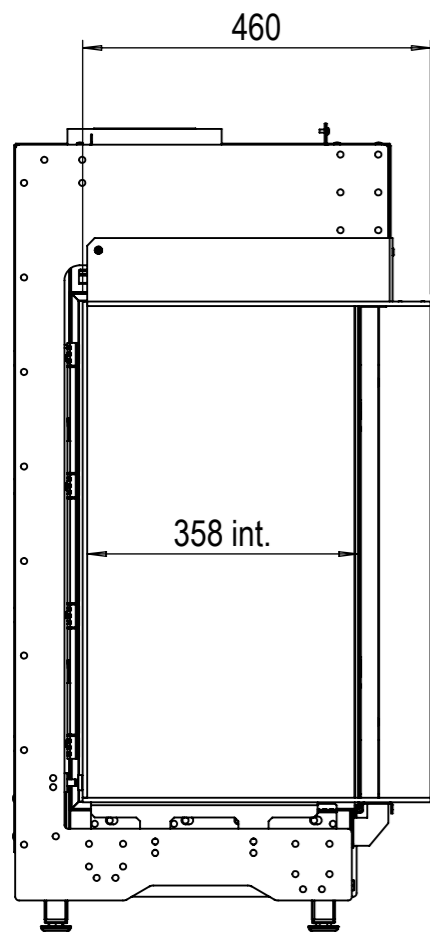

\* For version with 100mm coverstrip, add 50mm to dimensions.with star (\*)

**Glen Dimplex Benelux BV**

P.O. box 219, NL-8440 AE Heerenveen Tel.:+31(0)513 656500 Fax:+31(0)513 656531