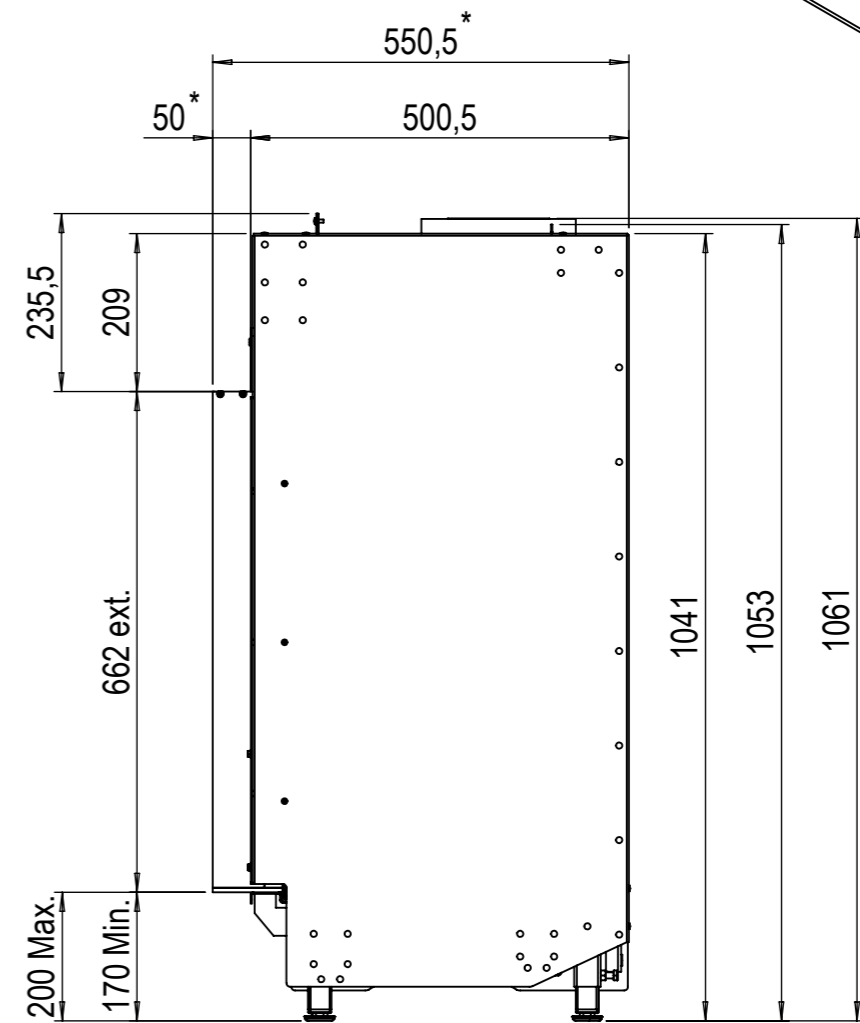

\* For version with 100mm coverstrip, add 50mm to dimensions.with star (\*)

**Glen Dimplex Benelux BV**

P.O. box 219, NL-8440 AE Heerenveen Tel.:+31(0)513 656500 Fax:+31(0)513 656531