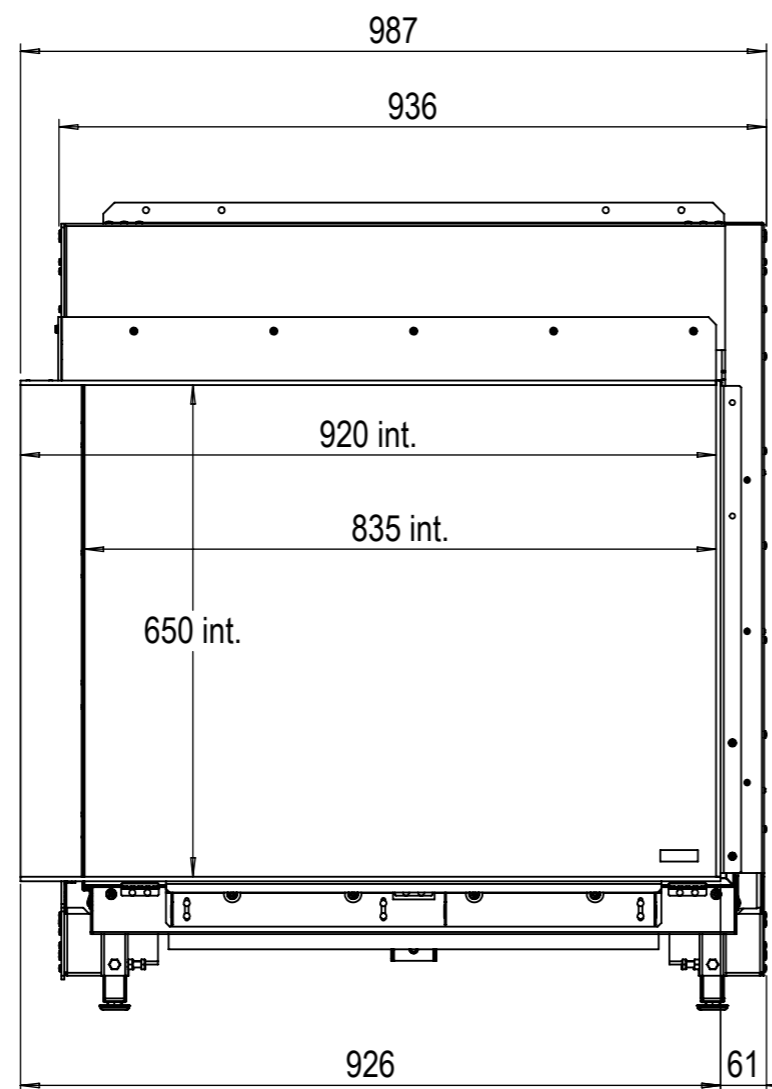

\* For version with 100mm coverstrip, add 50mm to dimensions.with star (\*)

**Glen Dimplex Benelux BV**

P.O. box 219, NL-8440 AE Heerenveen Tel.:+31(0)513 656500 Fax:+31(0)513 656531