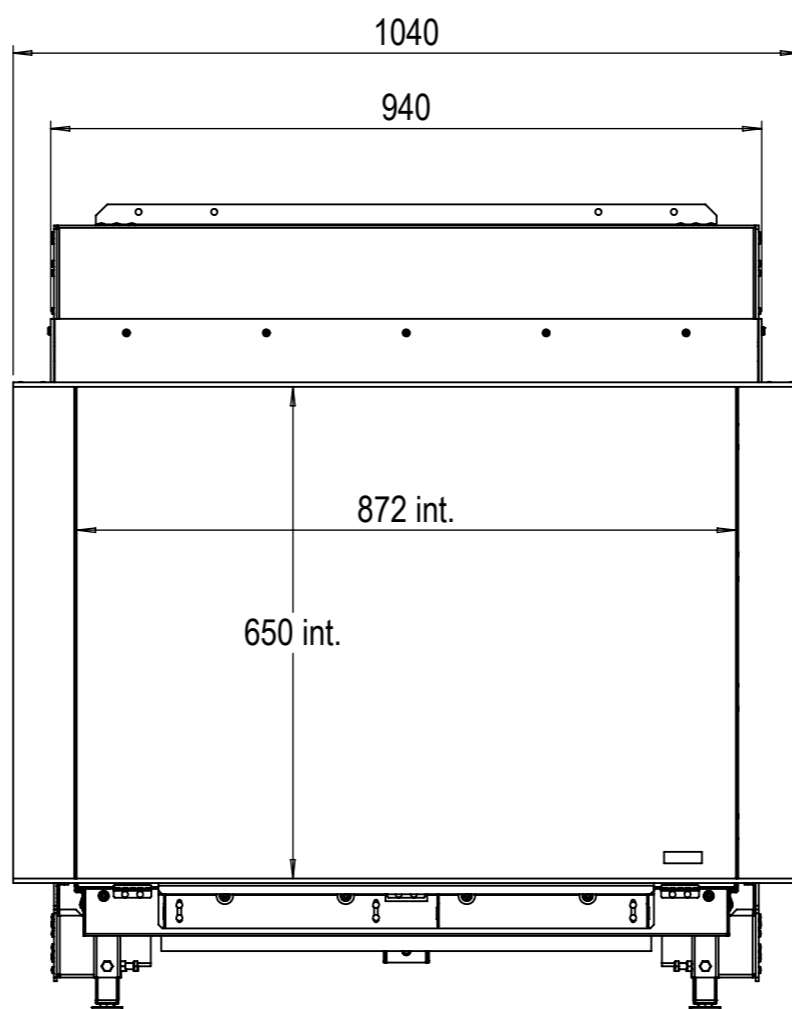

* For version with 100mm coverstrip, add 50mm to dimensions with star (*)

Glen Dimplex Benelux BV

P.O. box 219, NL-8440 AE Heerenveen Tel.: +31(0)513 656500 Fax: +31(0)513 656531