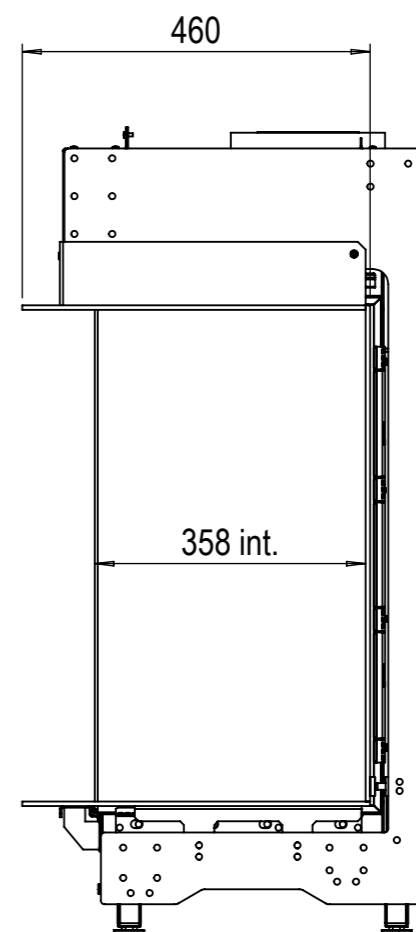

* For version with 100mm coverstrip, add 50mm to dimensions with star (*)

Glen Dimplex Benelux BV

P.O. box 219, NL-8440 AE Heerenveen Tel.: +31(0)513 656500 Fax: +31(0)513 656531