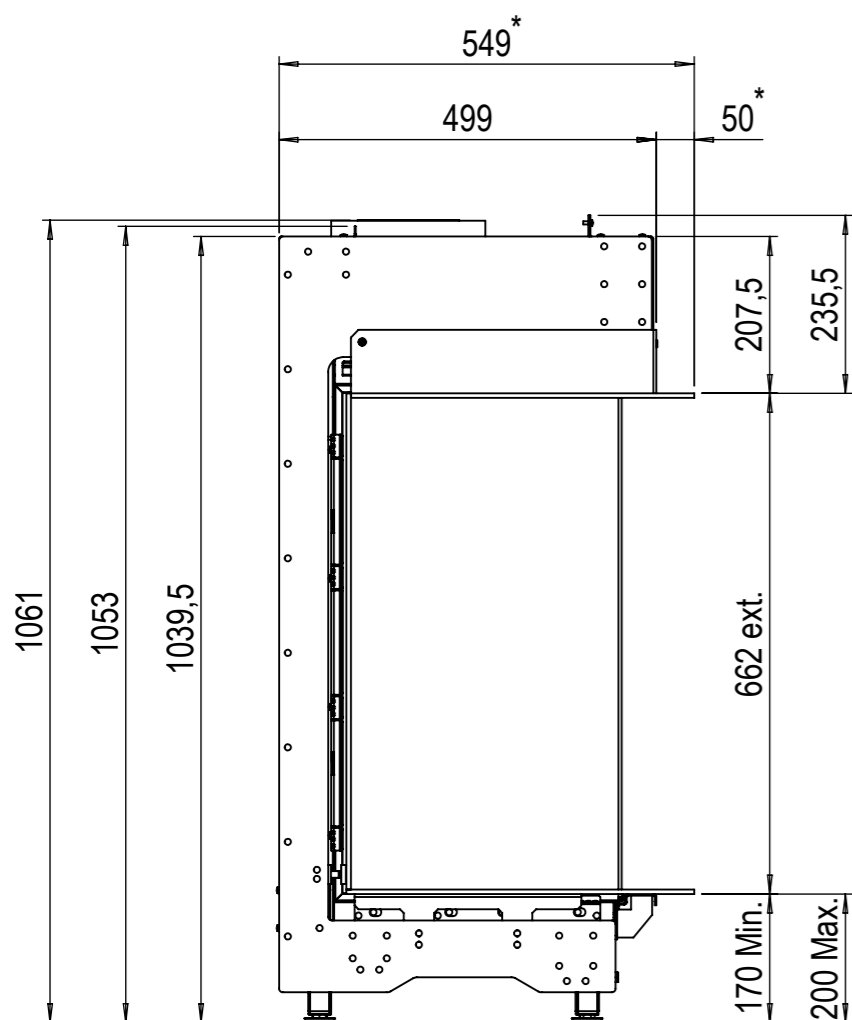

* For version with 100mm coverstrip, add 50mm to dimensions with star (*)

Glen Dimplex Benelux BV

P.O. box 219, NL-8440 AE Heerenveen Tel.: +31(0)513 656500 Fax: +31(0)513 656531