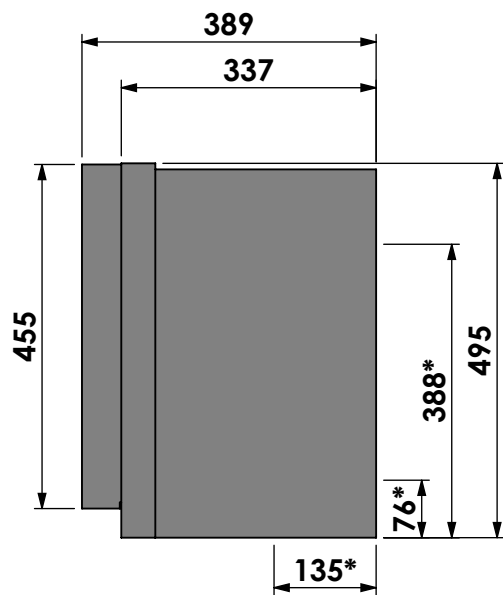

Projection: American

Scale: 1:10

Unit: mm

Version: 0

*** = optional air inlet/outlet**

Barbas - Hallenstraat 17
5531 AB Bladel - Netherlands
Tel. +31 (0) 497 33 92 00
Fax. +31 (0) 497 33 92 10
Email: info@barbas.com

Name: **Unilux-6 52 built-in frame**

Modifications reserved

Projection: American

Scale: 1:10

Unit: mm

Version: 0

* = optional air inlet/outlet

Barbas - Hallenstraat 17
5531 AB Bladel - Netherlands
Tel. +31 (0) 497 33 92 00
Fax. +31 (0) 497 33 92 10
Email: info@barbas.com

Name: **Unilux-6 52 45' classic frame**

Modifications reserved

Projection: American

Scale: 1:10
Unit: mm

Version: 0