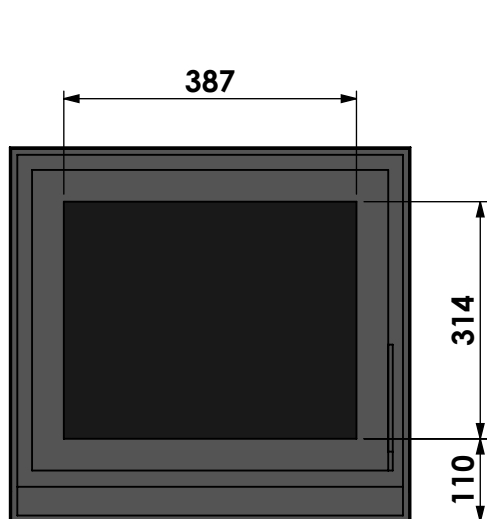

Name: **Unilux-6 52 built-in frame**

Modifications reserved

Projection: American

Scale: 1:10

Unit: mm

Version: 0

* = optional air inlet/outlet

Barbas - Hallenstraat 17
5531 AB Bladel - Netherlands
Tel. +31 (0) 497 33 92 00
Fax. +31 (0) 497 33 92 10
Email: info@barbas.com

Name: **Unilux-6 52 insert frame**

Modifications reserved

Projection: American

Scale: 1:10
Unit: mm

Version: 0

*** = optional air inlet/outlet**

Barbas - Hallenstraat 17
5531 AB Bladel - Netherlands
Tel. +31 (0) 497 33 92 00
Fax. +31 (0) 497 33 92 10
Email: info@barbas.com

Name: **Unilux-6 52 45' classic frame**

Modifications reserved

Projection: American

Scale: 1:10
Unit: mm

Version: 0