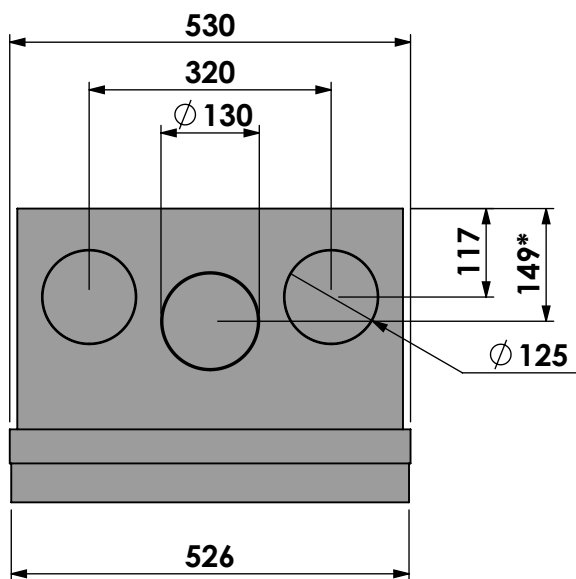

Name: **Unilux-6 52 built-in frame**

Modifications reserved

Projection: American

Scale: 1:10

Unit: mm

Version: 0

* = optional air inlet/outlet

Barbas - Hallenstraat 17
5531 AB Bladel - Netherlands
Tel. +31 (0) 497 33 92 00
Fax. +31 (0) 497 33 92 10
Email: info@barbas.com

Name: **Unilux-6 52 insert frame**

Modifications reserved

Projection: American

Scale: 1:10
Unit: mm

Version: 0

*** = optional air inlet/outlet**

Barbas - Hallenstraat 17
5531 AB Bladel - Netherlands
Tel. +31 (0) 497 33 92 00
Fax. +31 (0) 497 33 92 10
Email: info@barbas.com

Name: **Unilux-6 52 45' classic frame**

Modifications reserved

Projection: American

Scale: 1:10
Unit: mm

Version: 0