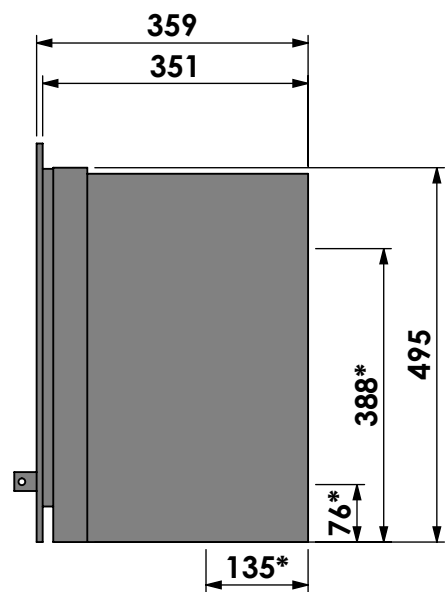

Name: **Unilux-6 52 insert frame**

Modifications reserved

Projection: American

Scale: 1:10
Unit: mm

Version: 0

*** = optional air inlet/outlet**

Barbas - Hallenstraat 17
5531 AB Bladel - Netherlands
Tel. +31 (0) 497 33 92 00
Fax. +31 (0) 497 33 92 10
Email: info@barbas.com

Name: **Unilux-6 52 classic frame**

Modifications reserved

Projection: American

Scale: 1:10

Unit: mm

Version: 0

* = optional air inlet/outlet

Barbas - Hallenstraat 17
5531 AB Bladel - Netherlands
Tel. +31 (0) 497 33 92 00
Fax. +31 (0) 497 33 92 10
Email: info@barbas.com

Name: **Unilux-6 52 45' classic frame**

Modifications reserved

Projection: American

Scale: 1:10
Unit: mm

Version: 0