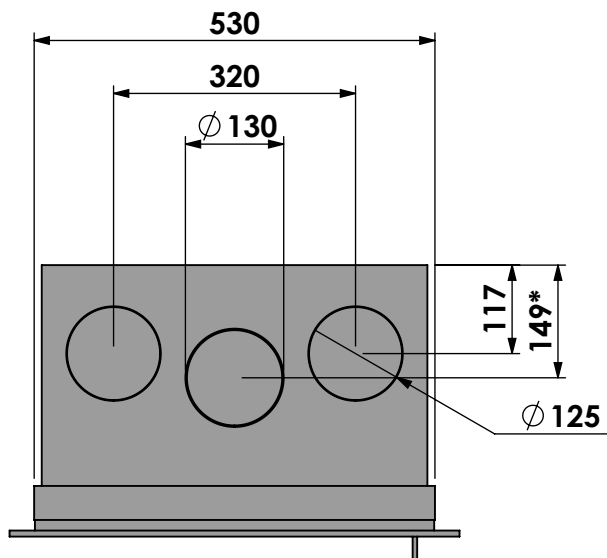

Name: **Unilux-6 52 insert frame**

Modifications reserved

Projection: American

Scale: 1:10
Unit: mm

Version: 0

*** = optional air inlet/outlet**

Barbas - Hallenstraat 17
5531 AB Bladel - Netherlands
Tel. +31 (0) 497 33 92 00
Fax. +31 (0) 497 33 92 10
Email: info@barbas.com

Name: **Unilux-6 52 classic frame**

Modifications reserved

Projection: American

Scale: 1:10

Unit: mm

Version: 0

* = optional air inlet/outlet

Barbas - Hallenstraat 17
5531 AB Bladel - Netherlands
Tel. +31 (0) 497 33 92 00
Fax. +31 (0) 497 33 92 10
Email: info@barbas.com

Name: **Unilux-6 52 45' classic frame**

Modifications reserved

Projection: American

Scale: 1:10
Unit: mm

Version: 0