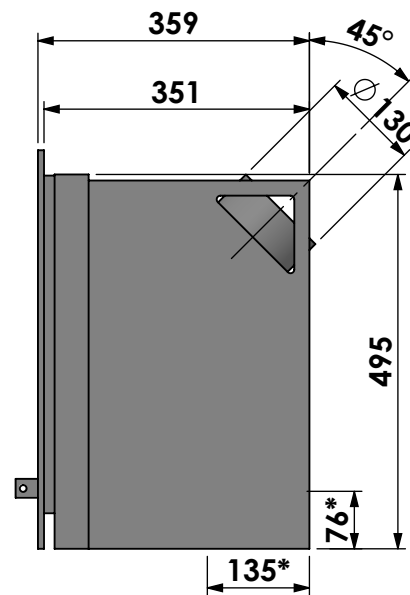

Name: **Unilux-6 52 insert frame**

Modifications reserved

Projection: American

Scale: 1:10
Unit: mm

Version: 0

*** = optional air inlet/outlet**

Barbas - Hallenstraat 17
5531 AB Bladel - Netherlands
Tel. +31 (0) 497 33 92 00
Fax. +31 (0) 497 33 92 10
Email: info@barbas.com

Name: **Unilux-6 52 classic frame**

Modifications reserved

Projection: American

Scale: 1:10

Unit: mm

Version: 0

* = optional air inlet/outlet

Barbas - Hallenstraat 17
5531 AB Bladel - Netherlands
Tel. +31 (0) 497 33 92 00
Fax. +31 (0) 497 33 92 10
Email: info@barbas.com

Name: **Unilux-6 52 45' classic frame**

Modifications reserved

Projection: American

Scale: 1:10
Unit: mm

Version: 0