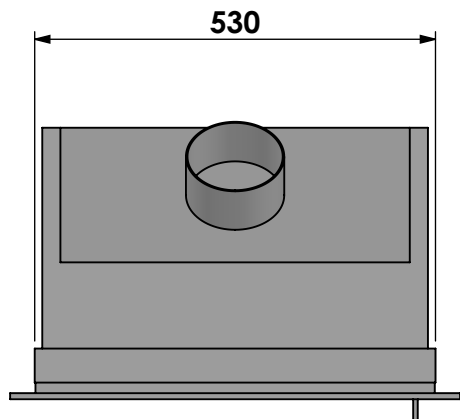

Name: **Unilux-6 52 classic frame**

Modifications reserved

Projection: American

Scale: 1:10

Unit: mm

Version: 0

* = optional air inlet/outlet

Barbas - Hallenstraat 17
5531 AB Bladel - Netherlands
Tel. +31 (0) 497 33 92 00
Fax. +31 (0) 497 33 92 10
Email: info@barbas.com

Name: **Unilux-6 52 45' classic frame**

Modifications reserved

Projection: American

Scale: 1:10
Unit: mm

Version: 0