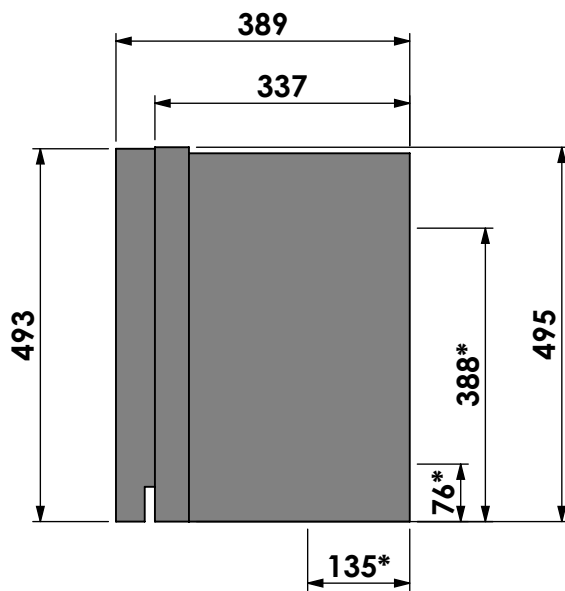

Name: **Unilux-6 52 built-in frame**

Modifications reserved

Projection: American

Scale: 1:10

Unit: mm

Version: 0

* = optional air inlet/outlet

Barbas - Hallenstraat 17
5531 AB Bladel - Netherlands
Tel. +31 (0) 497 33 92 00
Fax. +31 (0) 497 33 92 10
Email: info@barbas.com

Name: **Unilux-6 52 insert frame**

Modifications reserved

Projection: American

Scale: 1:10
Unit: mm

Version: 0

*** = optional air inlet/outlet**

Barbas - Hallenstraat 17
5531 AB Bladel - Netherlands
Tel. +31 (0) 497 33 92 00
Fax. +31 (0) 497 33 92 10
Email: info@barbas.com

Name: **Unilux-6 52 45' classic frame**

Modifications reserved

Projection: American

Scale: 1:10
Unit: mm

Version: 0