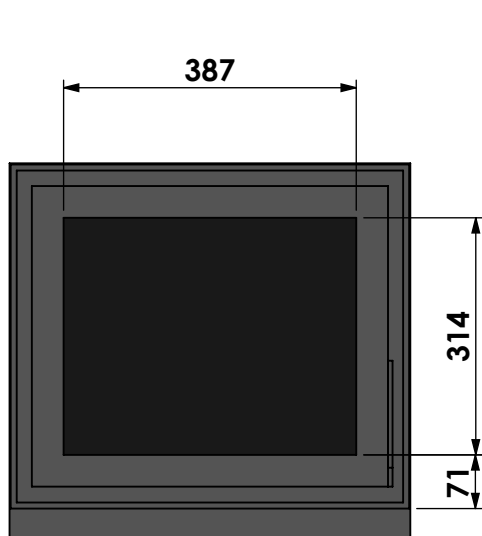

* = optional air inlet/outlet

Barbas - Hallenstraat 17
5531 AB Bladel - Netherlands
Tel. +31 (0) 497 33 92 00
Fax. +31 (0) 497 33 92 10
Email: info@barbas.com

Name: **Unilux-6 52 built-in frame**

Modifications reserved

Projection: American

Scale: 1:10

Unit: mm

Version: 0