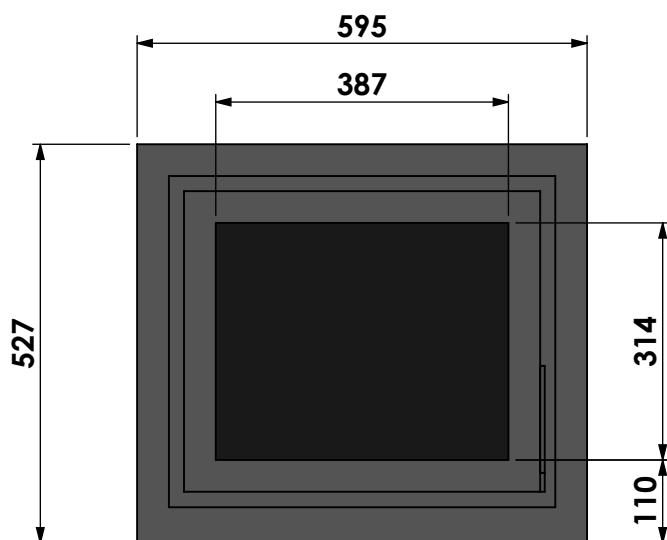

Name: **Unilux-6 52 classic frame**

Modifications reserved

Projection: American

Scale: 1:10

Unit: mm

Version: 0

* = optional air inlet/outlet

Barbas - Hallenstraat 17
5531 AB Bladel - Netherlands
Tel. +31 (0) 497 33 92 00
Fax. +31 (0) 497 33 92 10
Email: info@barbas.com

Name: **Unilux-6 52 45' classic frame**

Modifications reserved

Projection: American

Scale: 1:10
Unit: mm

Version: 0