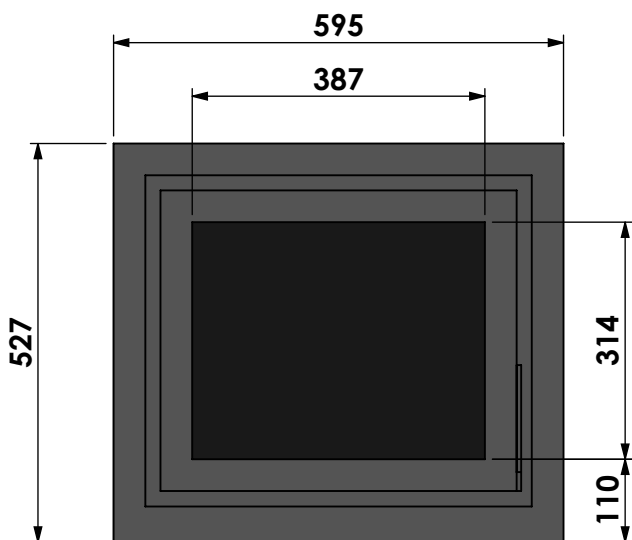

Name: **Unilux-6 52 insert frame**

Modifications reserved

Projection: American

Scale: 1:10
Unit: mm

Version: 0

*** = optional air inlet/outlet**

Barbas - Hallenstraat 17
5531 AB Bladel - Netherlands
Tel. +31 (0) 497 33 92 00
Fax. +31 (0) 497 33 92 10
Email: info@barbas.com

Name: **Unilux-6 52 45' classic frame**

Modifications reserved

Projection: American

Scale: 1:10
Unit: mm

Version: 0