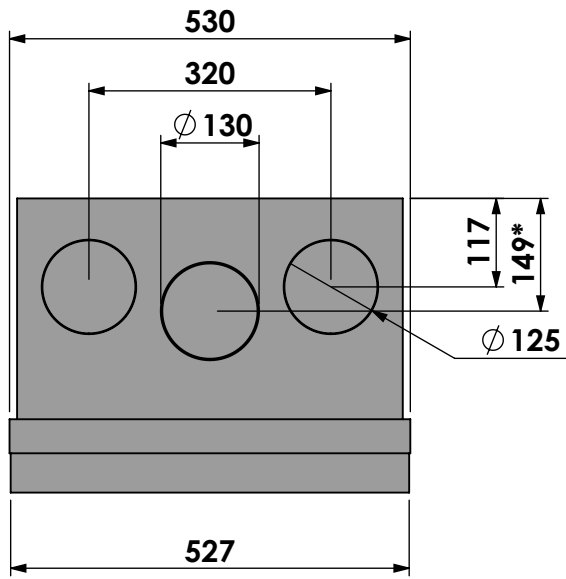

Projection: American

Scale: 1:10

Unit: mm

Version: 0

*** = optional air inlet/outlet**

Barbas - Hallenstraat 17
5531 AB Bladel - Netherlands
Tel. +31 (0) 497 33 92 00
Fax. +31 (0) 497 33 92 10
Email: info@barbas.com

Name: **Unilux-6 52 built-in frame**

Modifications reserved

Projection: American

Scale: 1:10

Unit: mm

Version: 0

* = optional air inlet/outlet

Barbas - Hallenstraat 17
5531 AB Bladel - Netherlands
Tel. +31 (0) 497 33 92 00
Fax. +31 (0) 497 33 92 10
Email: info@barbas.com

Name: **Unilux-6 52 insert frame**

Modifications reserved

Projection: American

Scale: 1:10
Unit: mm

Version: 0

*** = optional air inlet/outlet**

Barbas - Hallenstraat 17
5531 AB Bladel - Netherlands
Tel. +31 (0) 497 33 92 00
Fax. +31 (0) 497 33 92 10
Email: info@barbas.com

Name: **Unilux-6 52 45' classic frame**

Modifications reserved

Projection: American

Scale: 1:10
Unit: mm

Version: 0