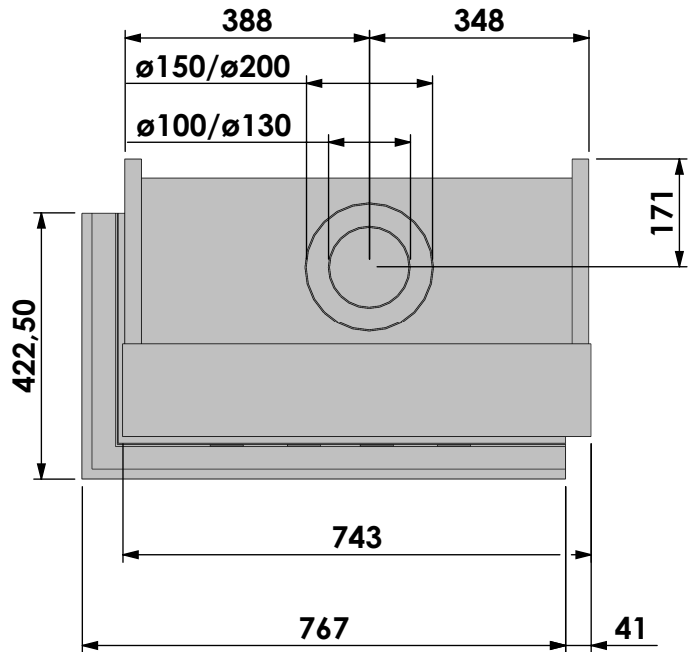

Projection: American

Scale: 1:12  
 Unit: mm

Version: 0

Bellfires - Hallenstraat 17  
5531 AB Bladel - Netherlands  
Tel. +31 (0) 497 33 92 00  
Fax. +31 (0) 497 33 92 10  
Email: info@bellfires.com

Name: **Corner Bell Topsham 3 L hidden door+ 10 cm**

Modifications reserved

Projection: American

Scale: 1:12  
Unit: mm

Version: 0