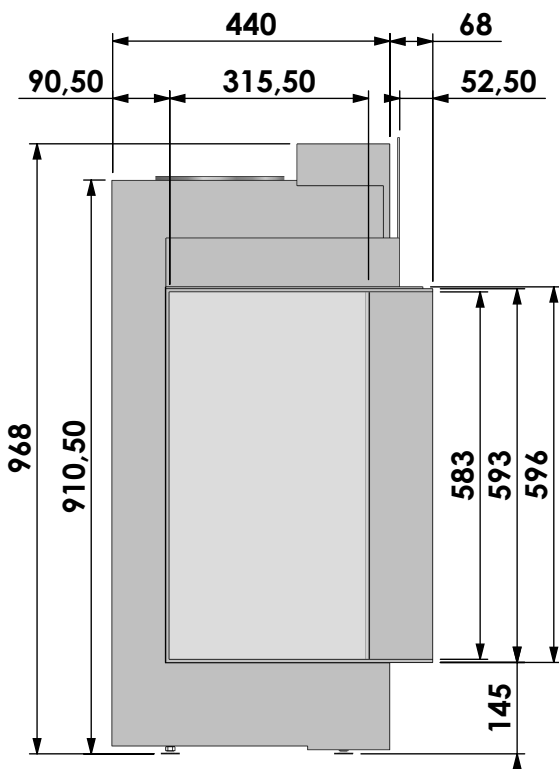

Projection: American

Scale: 1:12  
 Unit: mm

Version: 0

Bellfires - Hallenstraat 17  
5531 AB Bladel - Netherlands  
Tel. +31 (0) 497 33 92 00  
Fax. +31 (0) 497 33 92 10  
Email: info@bellfires.com

Name: **Corner Bell Topsham 3 L hidden door+ 10 cm**

Modifications reserved

Projection: American

Scale: 1:12  
Unit: mm

Version: 0